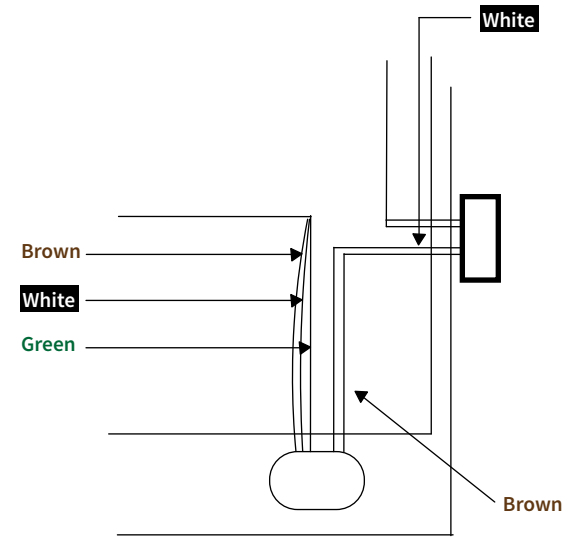

Utility Wiring Diagram

A

- Ground (**White**)
- Running Lights (**Brown**)
- Left Turn (**Yellow**)
- Right Turn (**Green**)
- Breakaway Switch & Brakes (**Blue**)

B