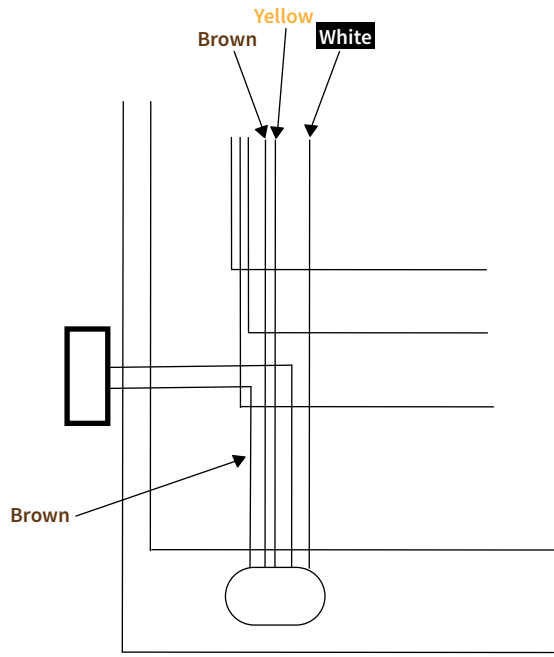

Utility Wiring Diagram

A

- Ground (**White**)
- Running Lights (**Brown**)
- Left Turn (**Yellow**)
- Right Turn (**Green**)
- Breakaway Switch & Brakes (**Blue**)

B