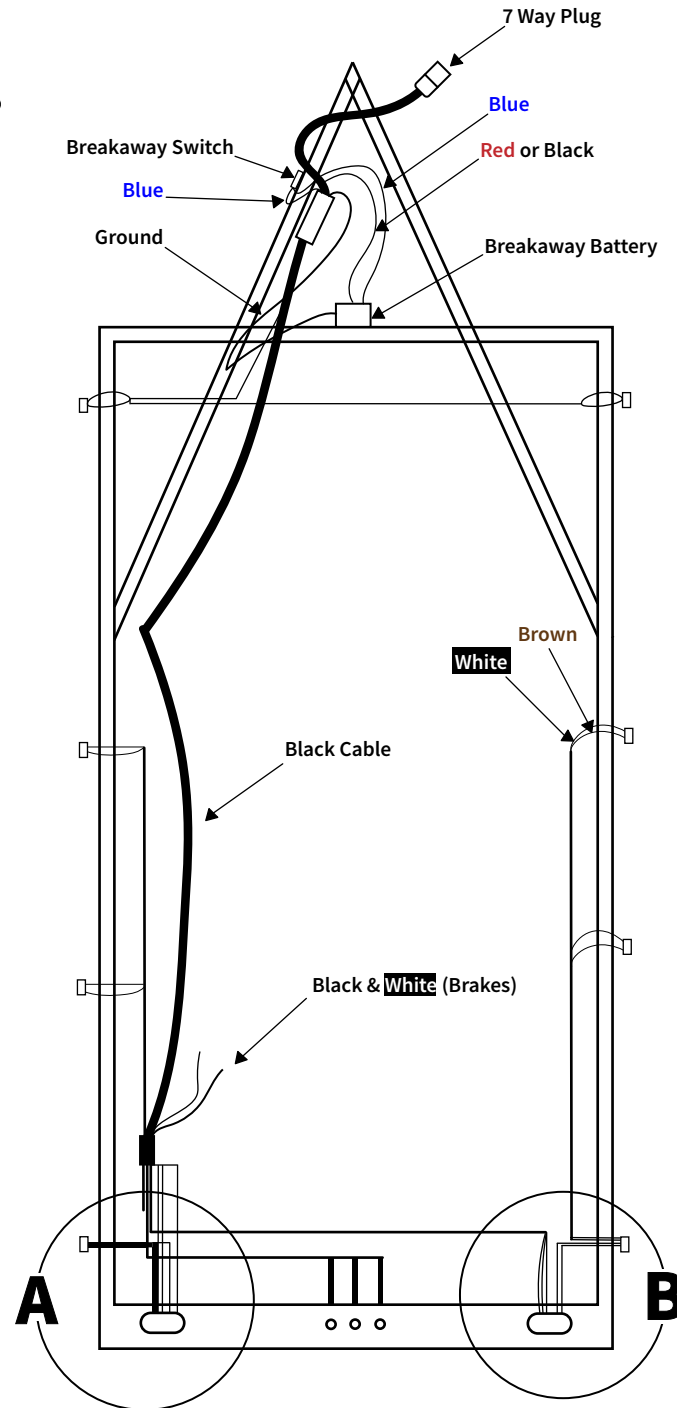

Utility Wiring Diagram

A

- Ground (**White**)
- Running Lights (**Brown**)
- Left Turn (**Yellow**)
- Right Turn (**Green**)
- Breakaway Switch & Brakes (**Blue**)

B